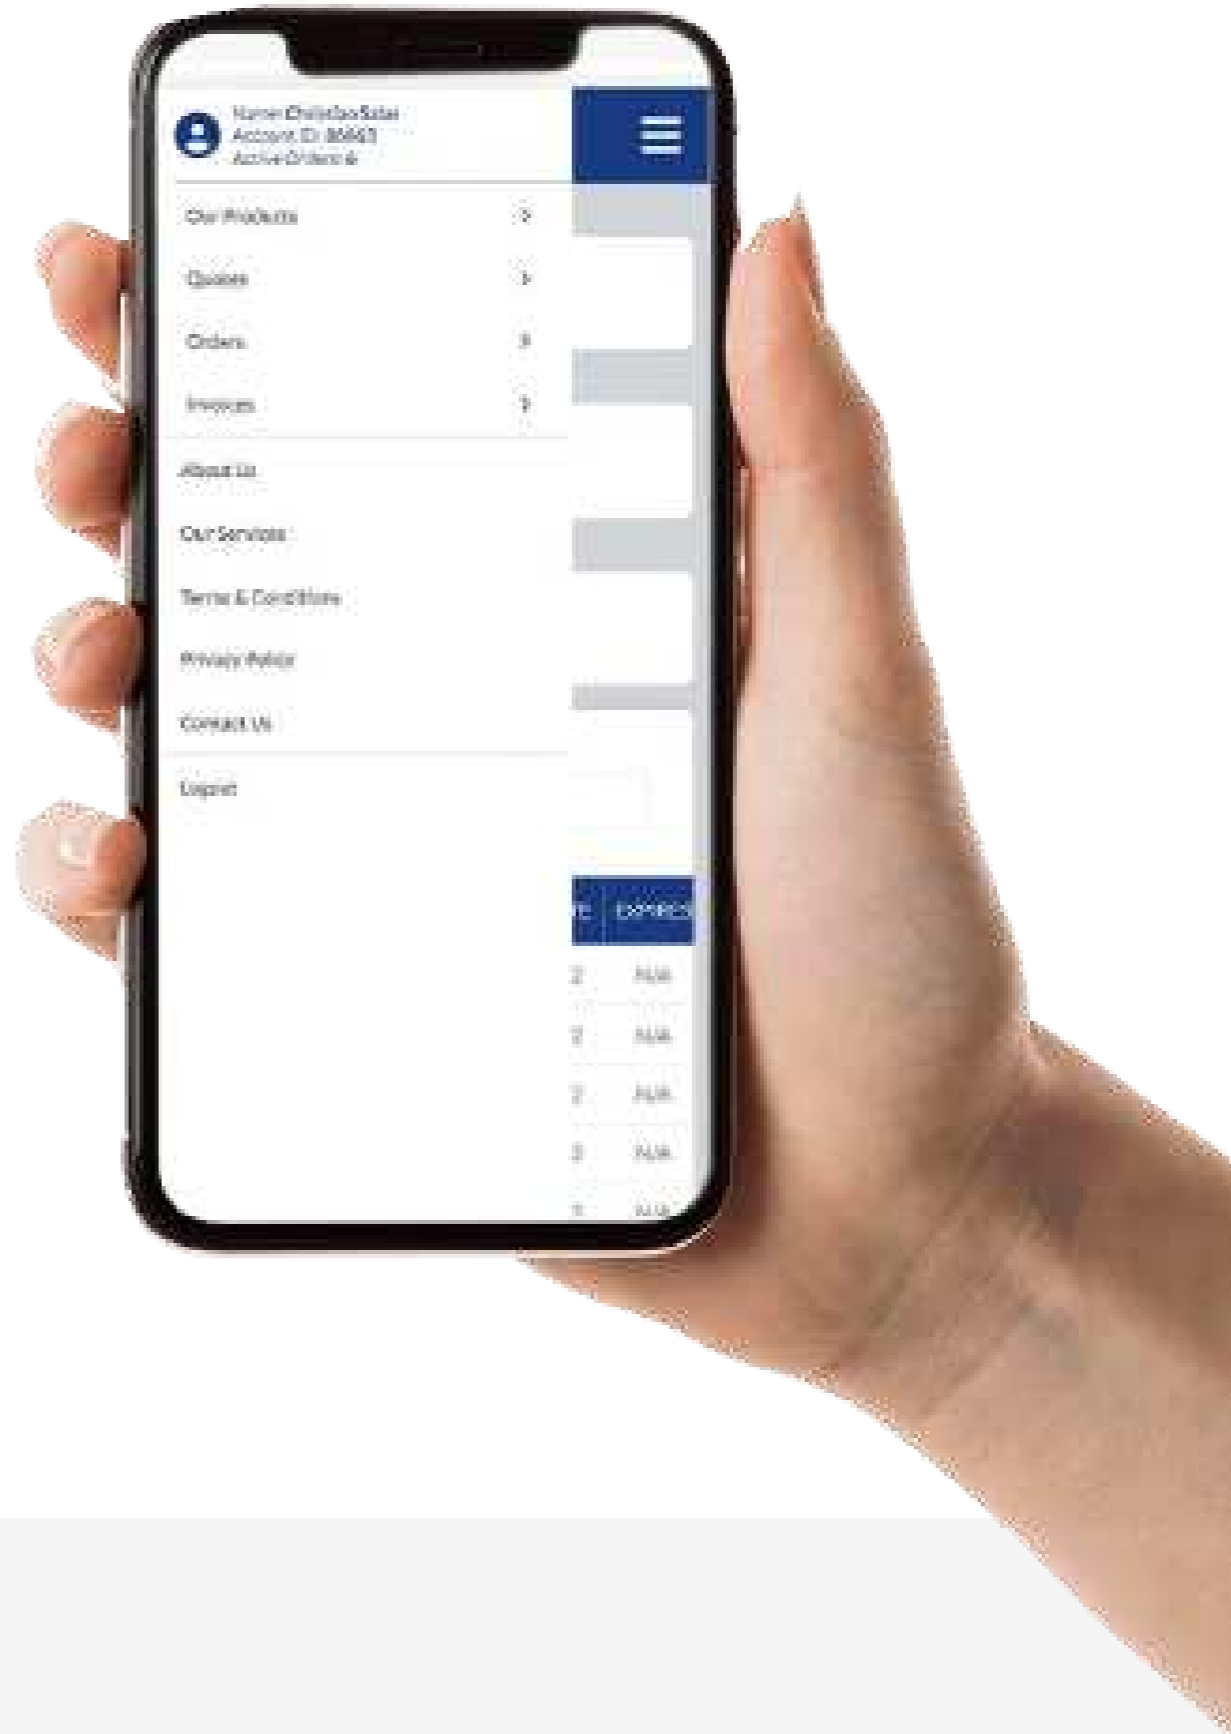

Industrial Metal Supply & Customer Service + Golabs Software Development

» Industrial Metal Supply Company (IMS) is a full line metal distributor serving the needs of metal users throughout Southern California and Arizona since 1948.

Now over sixty years old, IMS is renowned for an extensive inventory, robust production capabilities and exceptional customer service.